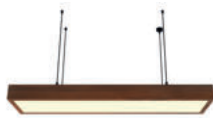

Surface lamps / Sıva üstü armatürler

Oblong

Frames

Pawon

Pendant lamps / Sarkıt armatürler

Oblonp